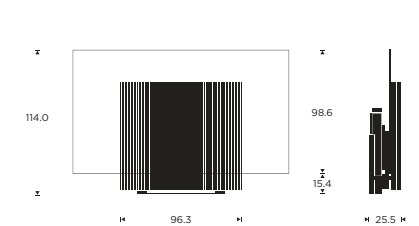

Weight

Bang & Olufsen Sound center incl. floor stand and speaker cover: 80.6 kg
LG 77" OLED TV: 29.9 kg

Wall bracket