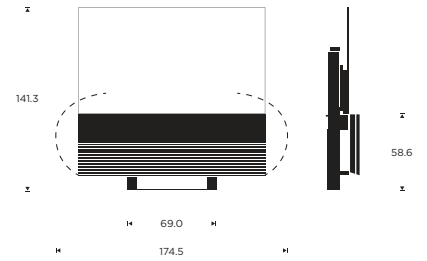

BASIC

65"

Placement options

- Floor stand
- Wall bracket

Product dimensions

Floor stand

Weight

Bang & Olufsen Sound center incl. floor stand and speaker cover: 78.4 kg
LG 65" OLED TV: 25.2 kg

Wall bracket

77"

Placement options

- Floor stand
- Wall bracket

Product dimensions

Floor stand

Weight

Bang & Olufsen Sound center incl. floor stand and speaker cover: 80.6 kg
LG 77" OLED TV: 29.9 kg