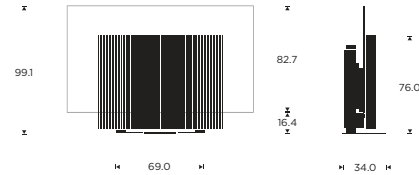

BASIC

65"

Placement options

- Floor stand
- Wall bracket

Product dimensions

Floor stand

Weight

Bang & Olufsen Sound center incl. floor stand and speaker cover: 78.4 kg
LG 65" OLED TV: 25.2 kg

Wall bracket

77"

Placement options

- Floor stand
- Wall bracket

Product dimensions

Floor stand

Weight

Bang & Olufsen Sound center incl. floor stand and speaker cover: 80.6 kg
LG 77" OLED TV: 29.9 kg