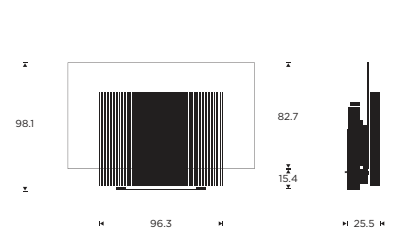

BASIC

65"

Placement options

- Floor stand
- Wall bracket

Product dimensions

Floor stand

Weight

Bang & Olufsen Sound center incl. floor stand and speaker cover: 78.4 kg
LG 65" OLED TV: 25.2 kg

Wall bracket

77"

Placement options

- Floor stand
- Wall bracket

Product dimensions

Floor stand

Weight

Bang & Olufsen Sound center incl. floor stand and speaker cover: 80.6 kg
LG 77" OLED TV: 29.9 kg