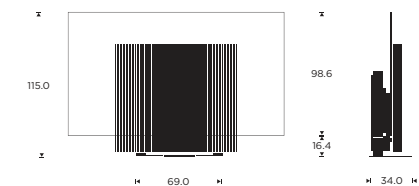

Wall bracket

77"

Placement options

- Floor stand
- Wall bracket

Product dimensions

Floor stand

Weight

Bang & Olufsen Sound center incl. floor stand and speaker cover: 80.6 kg
LG 77" OLED TV: 29.9 kg