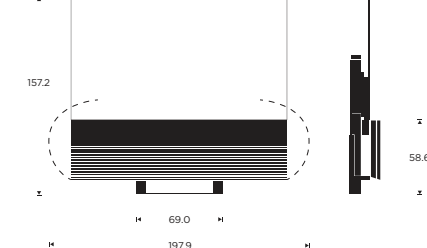

Weight

Bang & Olufsen Sound center incl. floor stand and speaker cover: 80.6 kg
LG 77" OLED TV: 29.9 kg

Wall bracket